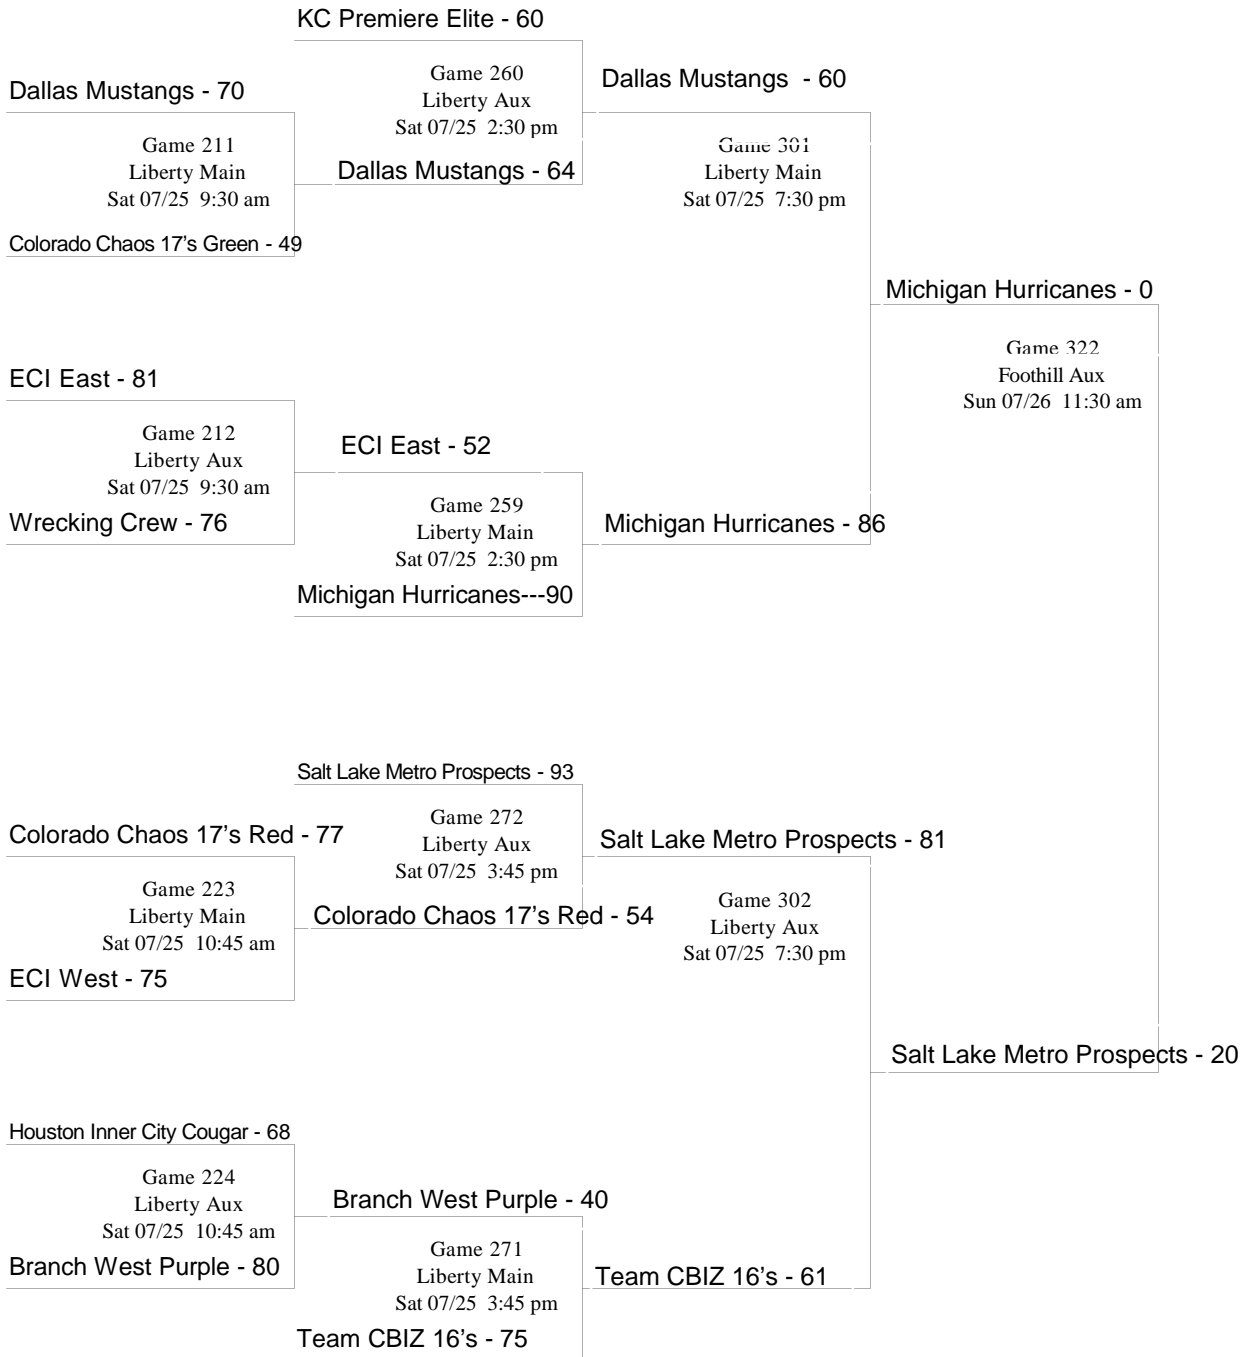

2009
Reebok
Summer Championships
"B" Division
Bracket #8

- Notations on the bracket indicate each team's pool in which it played and its order of finish.
- In each game, the Home team is the bottom team on the bracket, will wear light colored jerseys, and sit to the left of the scorekeeper facing the court.