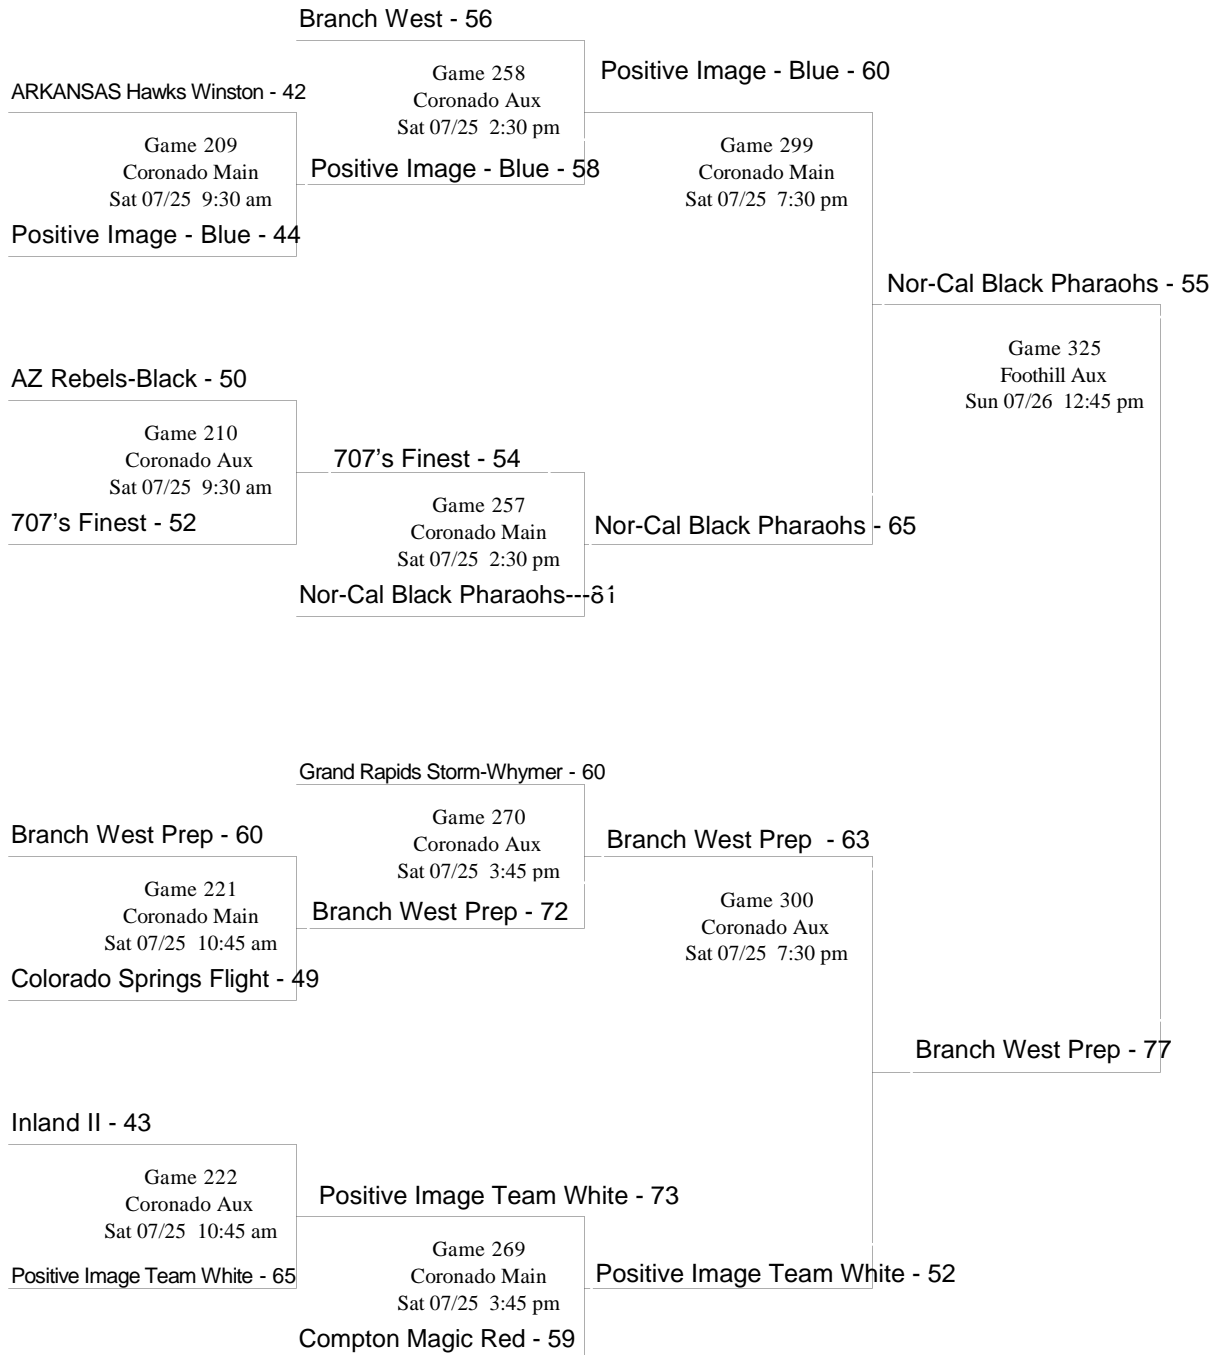

2009 Reebok Summer Championships "A" Division Bracket #6

- Notations on the bracket indicate each team's pool in which it played and its order of finish.
- In each game, the Home team is the bottom team on the bracket, will wear light colored jerseys, and sit to the left of the scorekeeper facing the court.