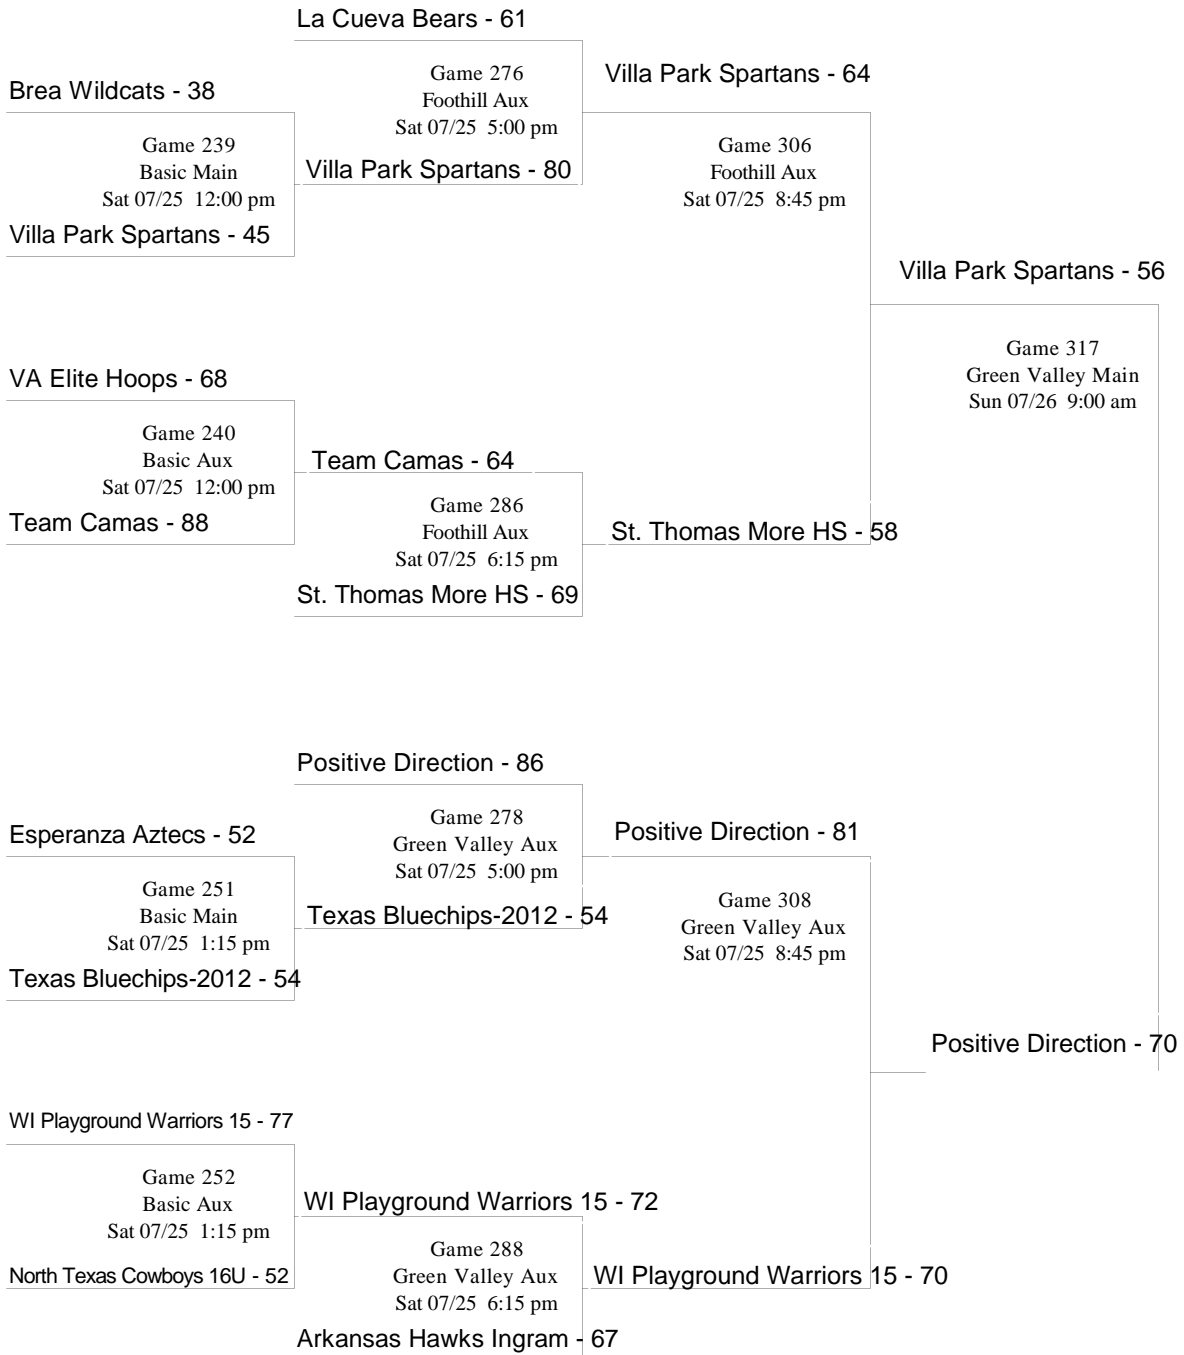

2009
Reebok
Summer Championships
High School Division
Bracket #13

- Notations on the bracket indicate each team's pool in which it played and its order of finish.
- In each game, the Home team is the bottom team on the bracket, will wear light colored jerseys, and sit to the left of the scorekeeper facing the court.