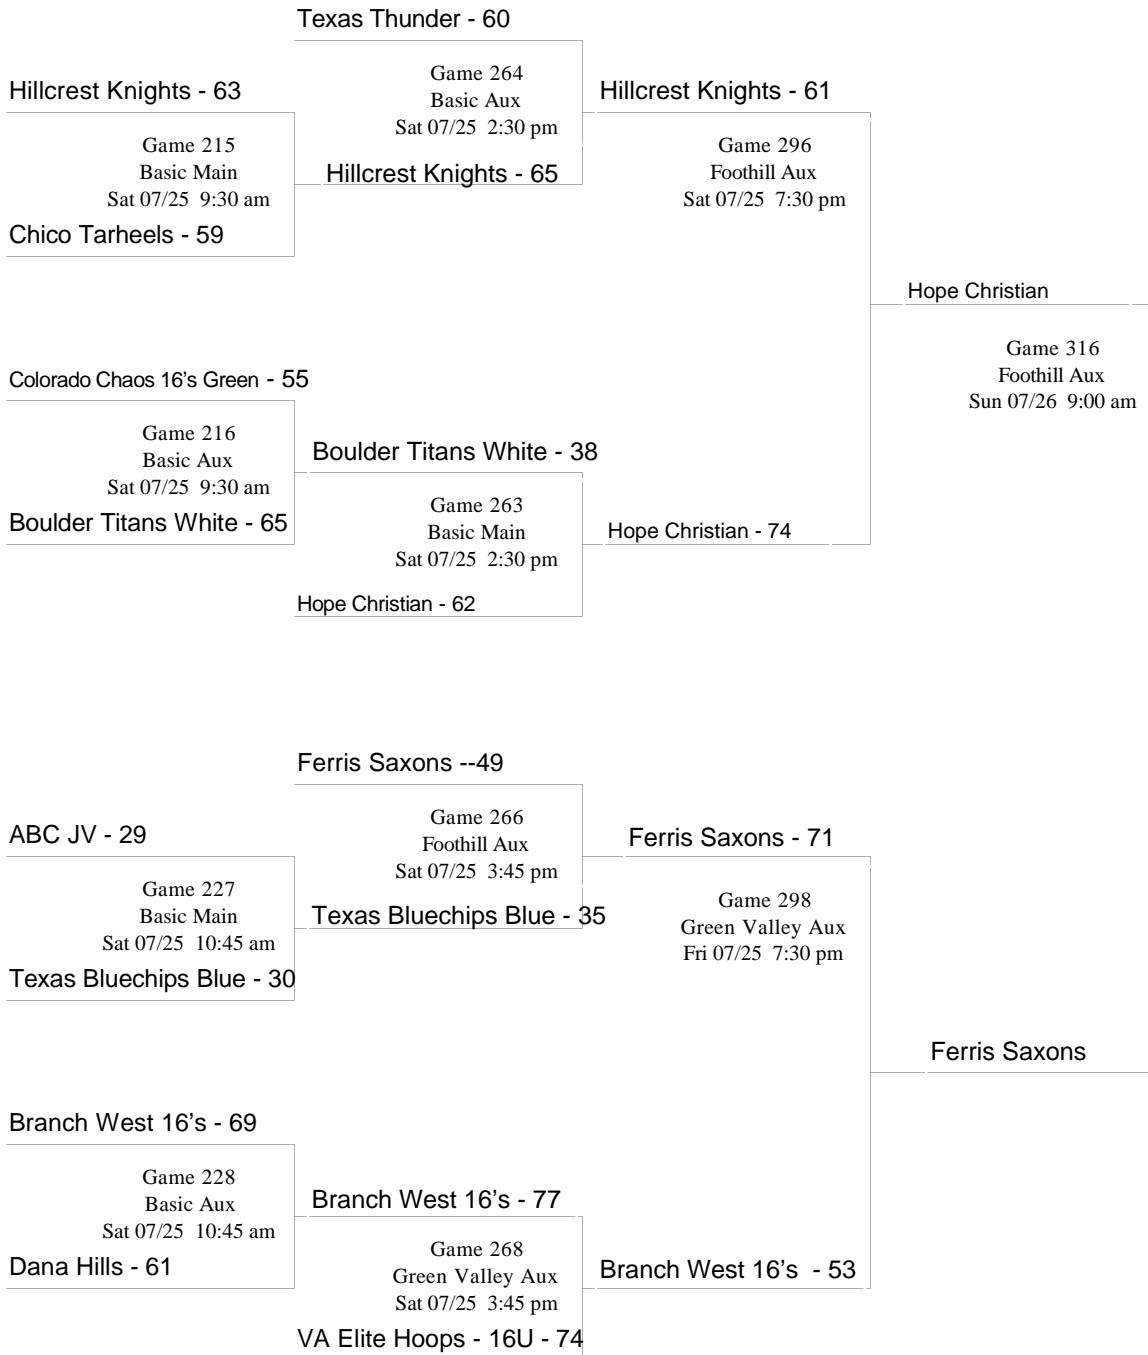

2009
Reebok
Summer Championships
High School Division
Bracket #12

- Notations on the bracket indicate each team's pool in which it played and its order of finish.
- In each game, the Home team is the bottom team on the bracket, will wear light colored jerseys, and sit to the left of the scorekeeper facing the court.