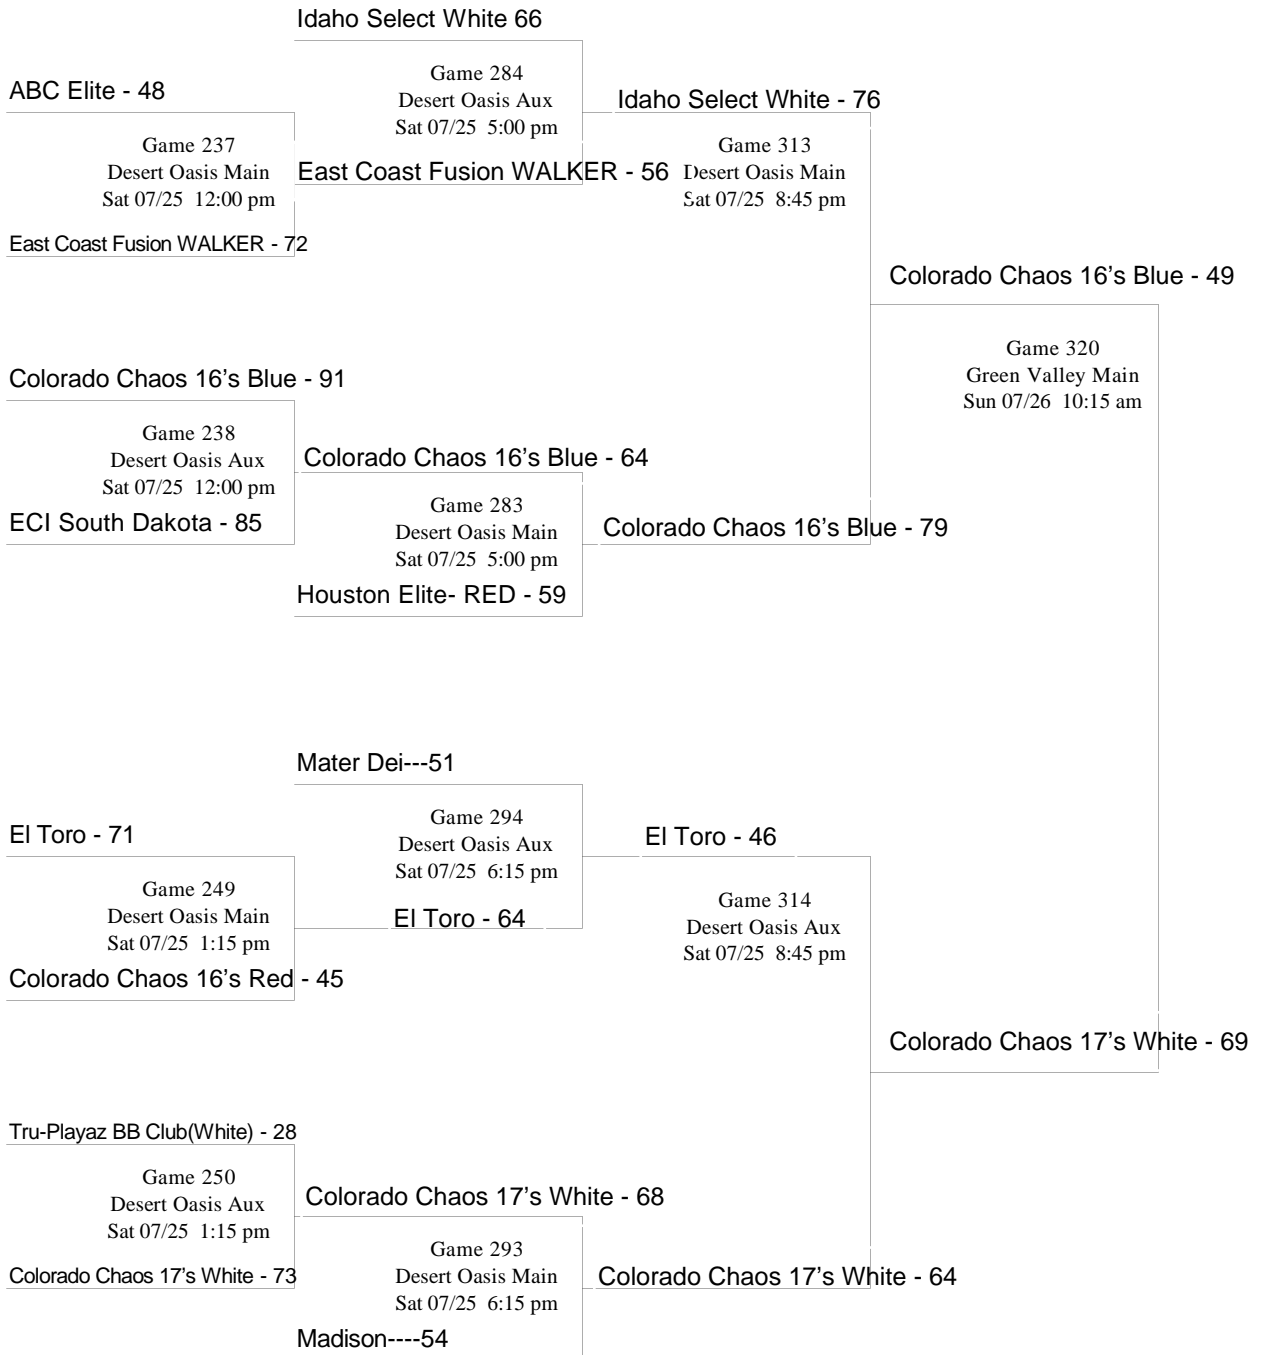

2009  
Reebok  
Summer Championships  
"C" Division  
Bracket #11

- Notations on the bracket indicate each team's pool in which it played and its order of finish.
- In each game, the Home team is the bottom team on the bracket , will wear light colored jerseys, and sit to the left of the scorekeeper facing the court.