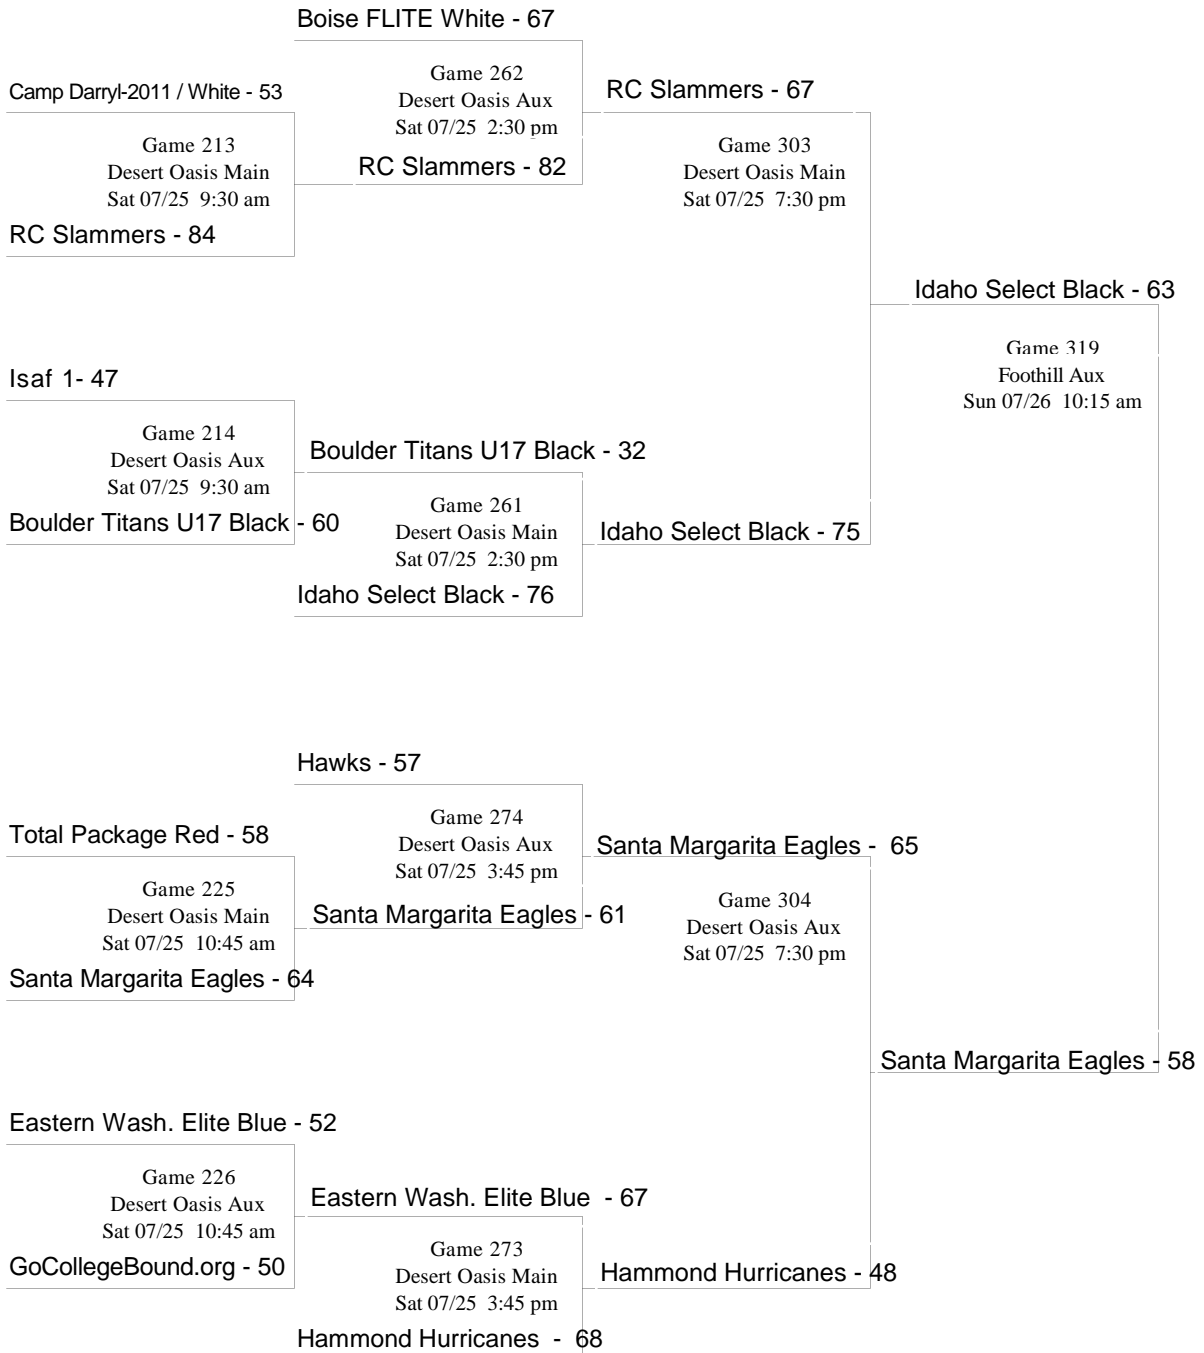

2009
Reebok
Summer Championships
"C" Division
Bracket #10

- Notations on the bracket indicate each team's pool in which it played and its order of finish.
- In each game, the Home team is the bottom team on the bracket , will wear light colored jerseys, and sit to the left of the scorekeeper facing the court.